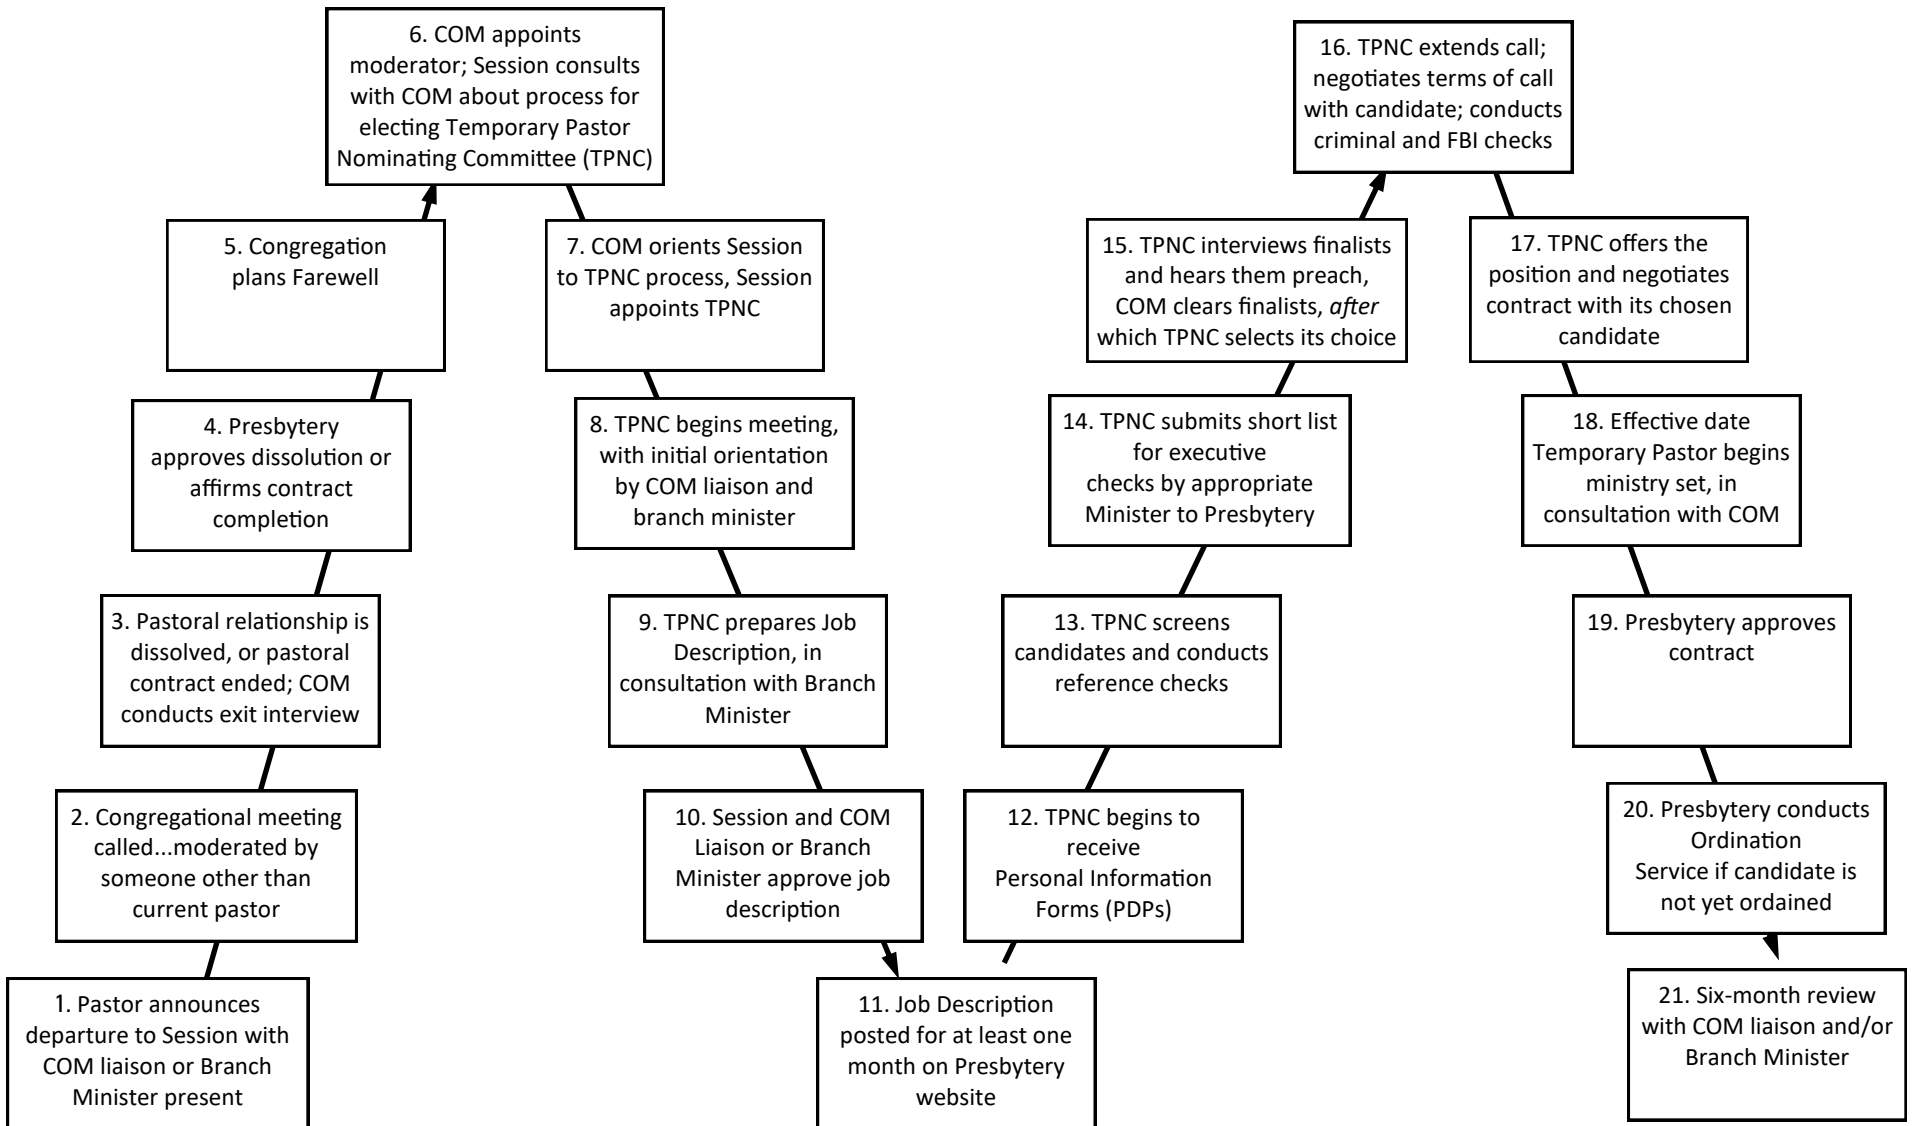

Pittsburgh Presbytery

Search Process for Pastors & Associate Pastors in Temporary Positions

- Check each box as tasks are completed.
- This diagram might be used on a bulletin board to keep your congregation informed on the Search Process.
- Some steps may not be applicable in certain situations. Please consult your COM liaison.