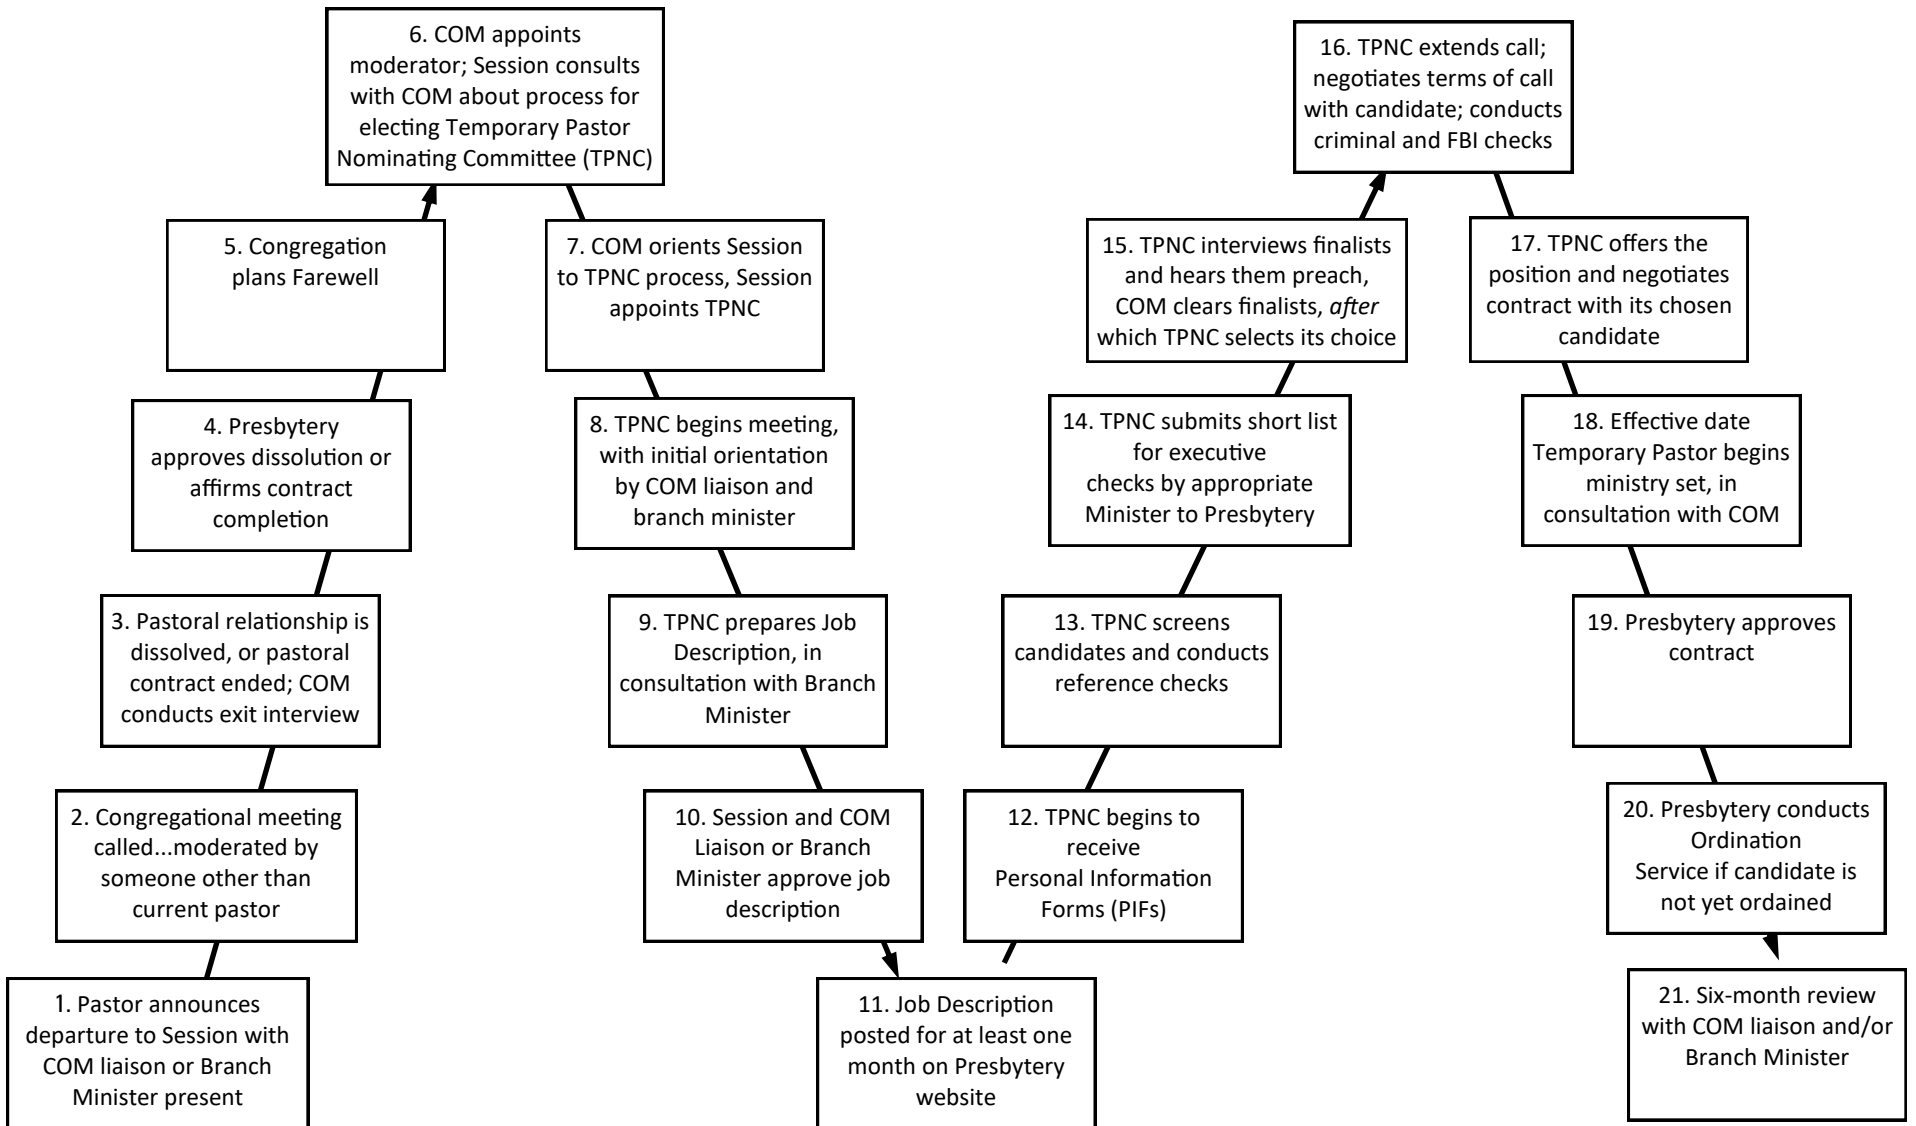

Pittsburgh Presbytery

Search Process for Pastors & Associate Pastors in Temporary Positions

- Check each box as tasks are completed.
- This diagram might be used on a bulletin board to keep your congregation informed on the Search Process.
- Some steps may not be applicable in certain situations. Please consult your COM liaison.