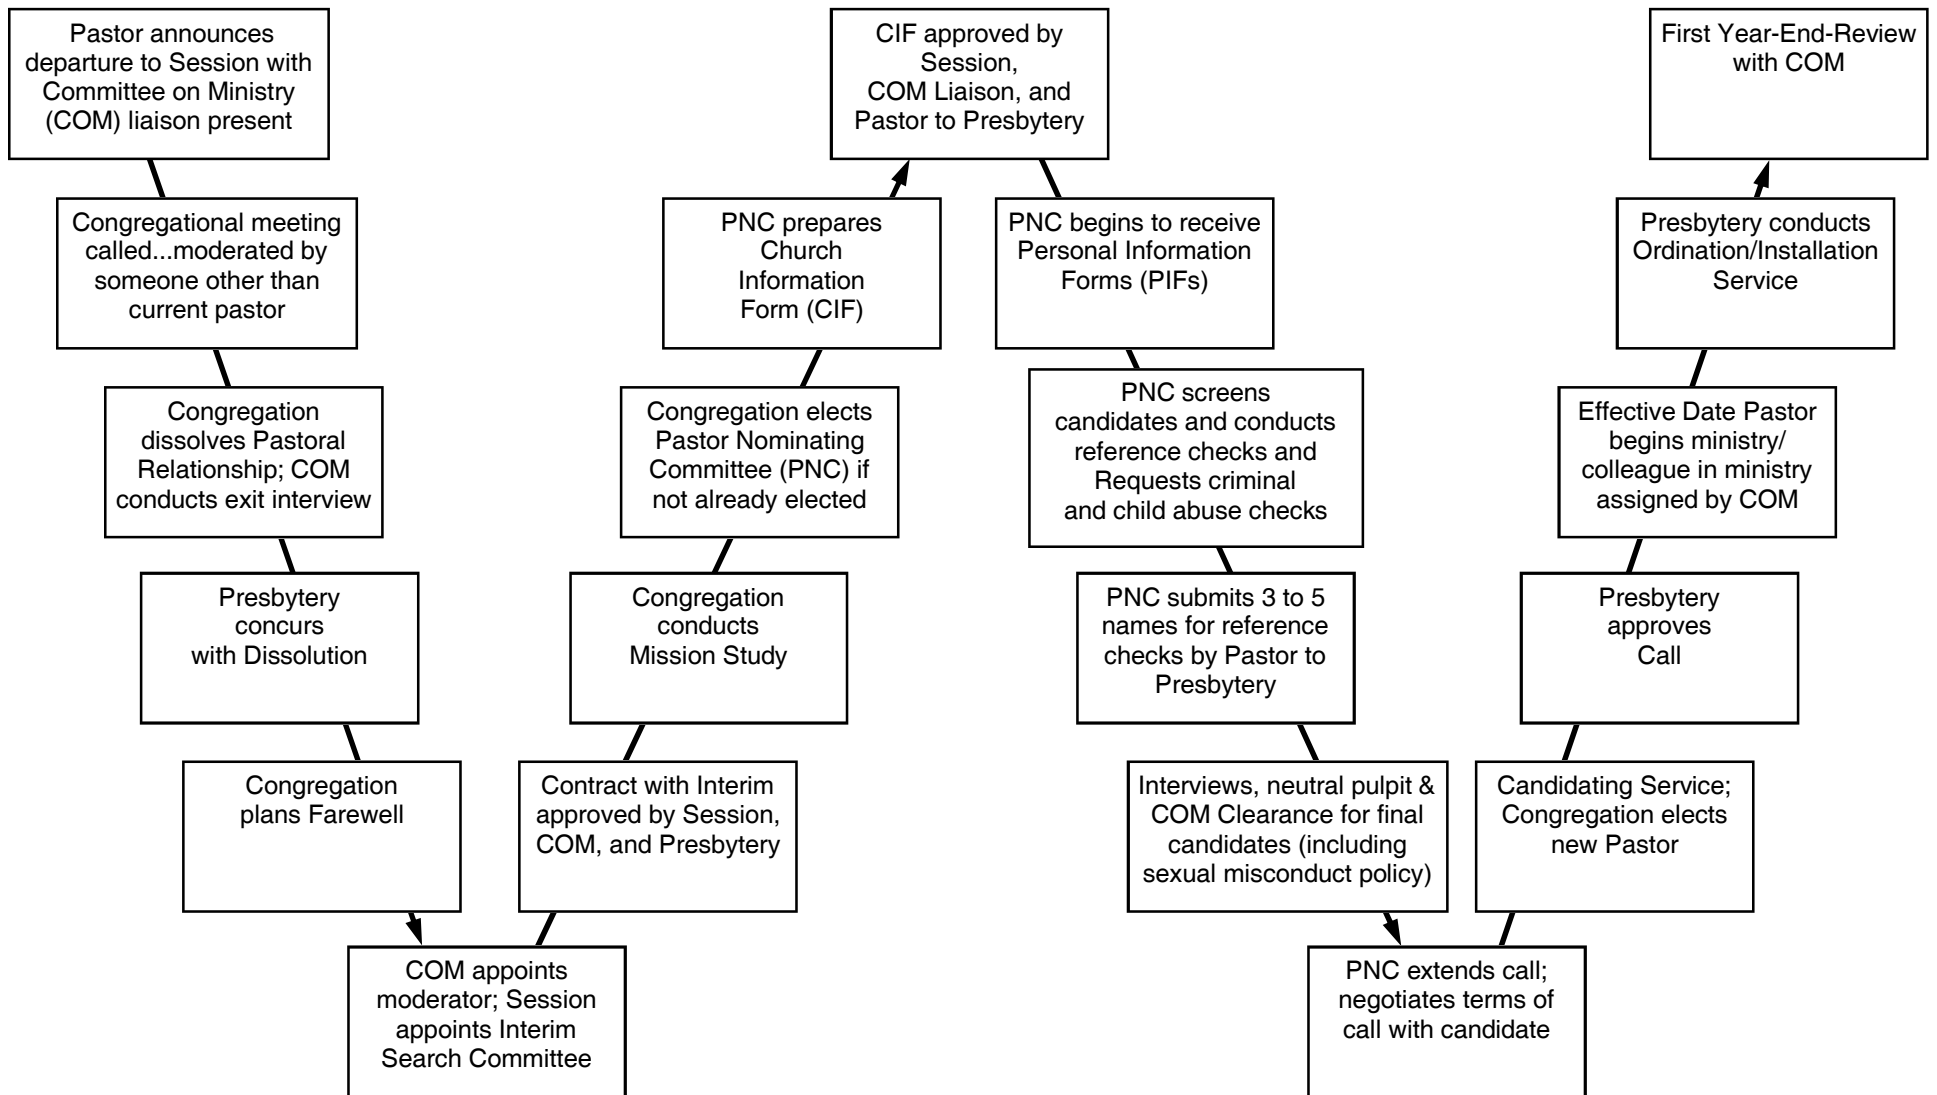

Pittsburgh Presbytery

Search Process for Pastors & Associate Pastors

- Check each box as tasks are completed.
- This diagram might be used on a bulletin board to keep your congregation informed on the Search Process.
- Some steps may not be applicable in certain situations. Please consult your COM liaison.